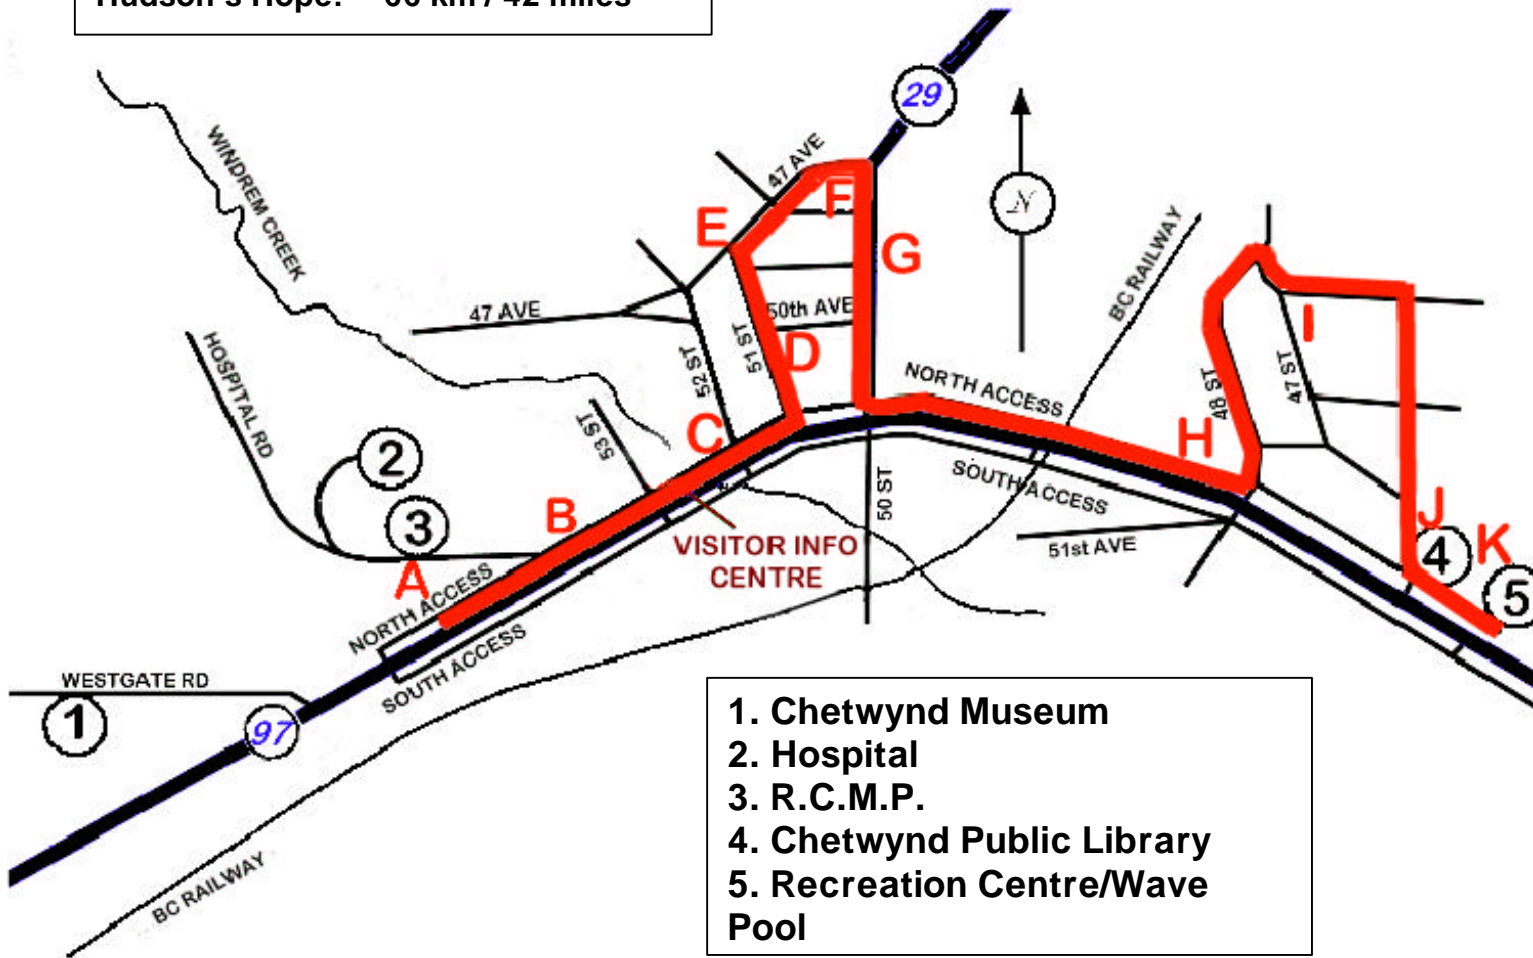

Distance to:

Dawson Creek: 100 km / 62 miles

Prince George: 310 km / 193 miles

Tumbler Ridge: 100 km / 62 miles

Hudson's Hope: 66 km / 42 miles

Chetwynd Chainsaw Sculpture Map

1. Chetwynd Museum
2. Hospital
3. R.C.M.P.
4. Chetwynd Public Library
5. Recreation Centre/Wave Pool

LEGEND

(Follow the red line for your tour)

- A. Owl (Private Residence)
- B. At the District Office
 - Eagles Nest
 - Bear Cub
 - Mountain Sheep
 - Heron (Inside)
- C. Eagle on top of 'Carvers'
- D. Prospector & Beaver
- E. Owl (Playter's Trophies)
- F. Welcome Sign, Raven & Beaver
- G. Bear (at CANFOR)
- H. Dinner for Two Bears
- I. Murray's Pub - Sign outside, Eagle table & 2 Fish inside
- J. Bookworm (Library)
- K. Frog & Beaver (Pool)