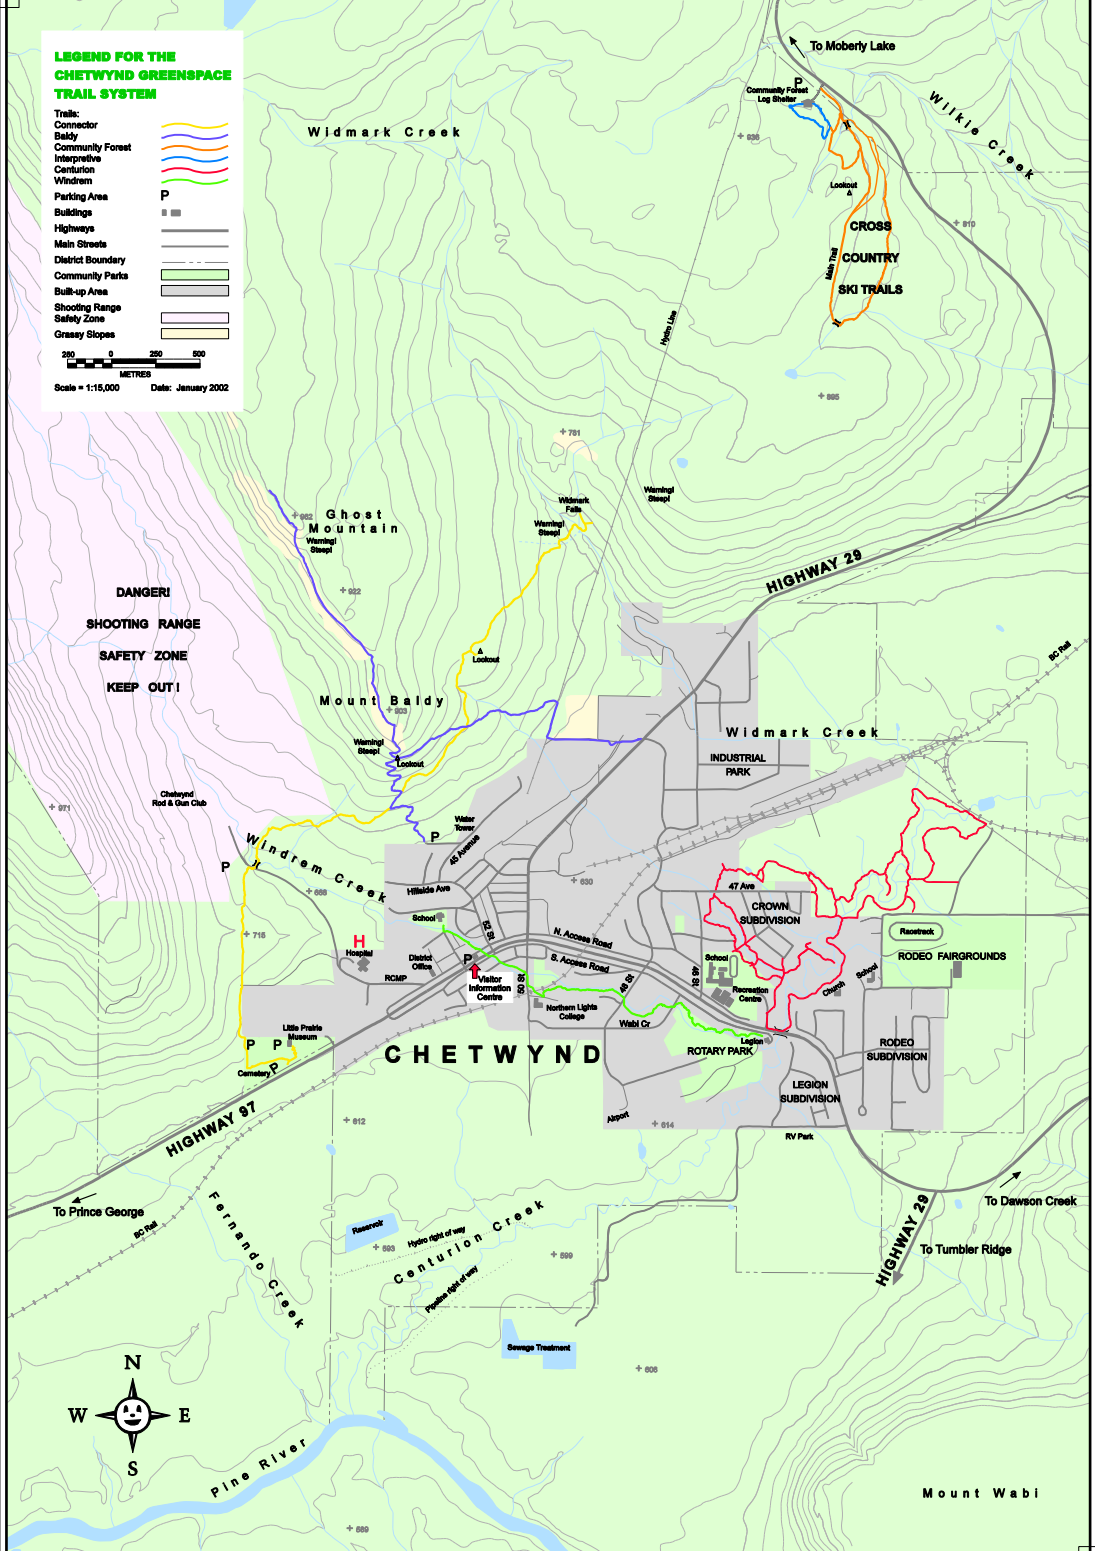

LEGEND FOR THE CHETWYND GREENSPACE TRAIL SYSTEM

Scale = 1:15,000 Date: January 2002

DANGER!
SHOOTING RANGE
SAFETY ZONE
KEEP OUT!

CHETWYND

Mount Wabi