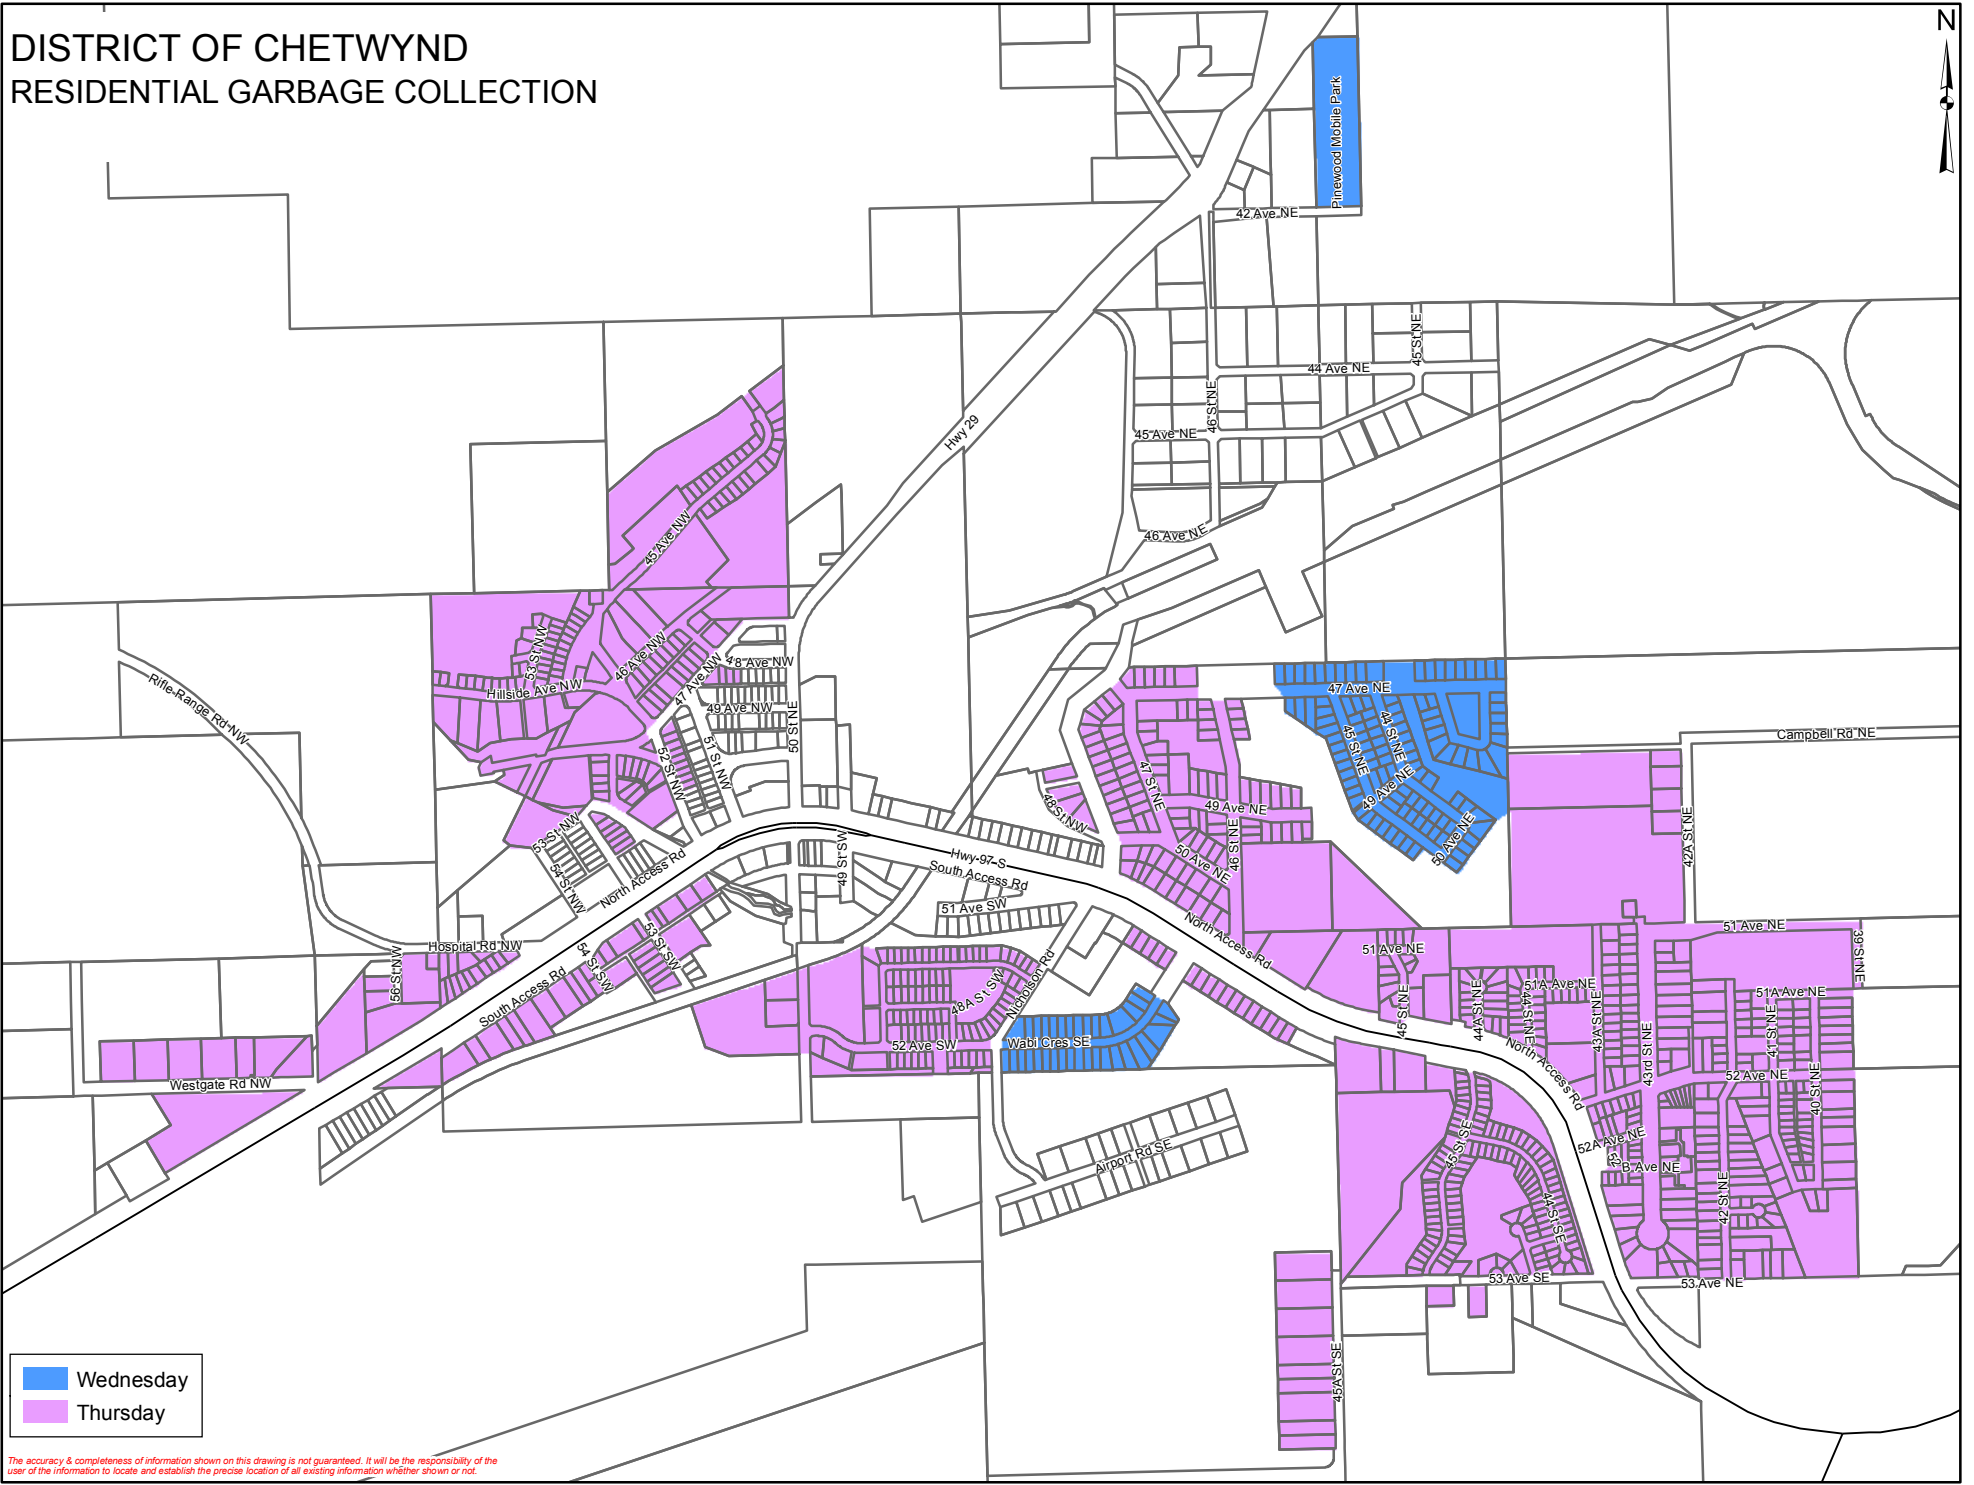

DISTRICT OF CHETWYND RESIDENTIAL GARBAGE COLLECTION

- Wednesday
- Thursday