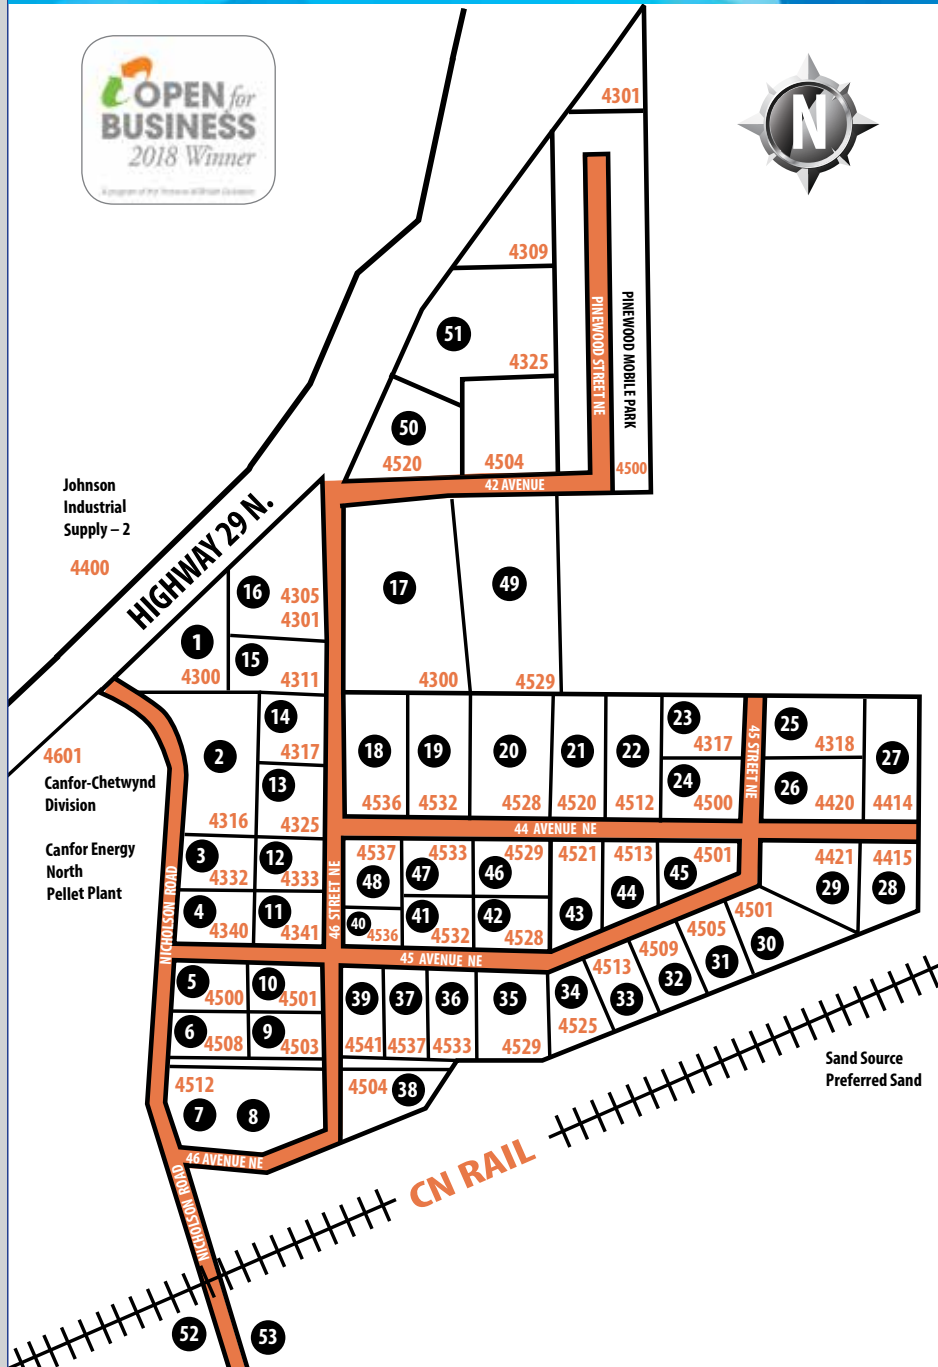

# Chetwynd Industrial Park

- 1 Aim Industrial Warehouse
- 1 Rosenau Transport Ltd.
- 2 Aim Trucking
- 3a FortisBC
- 3b Sockets Automotive Repairs
- 3c
- 3d Dempsey Construction
- 4 Co-op Cardlock
- 5 Northwest Tank Lines
- 6 Public Works Shop
- 7 Chetwynd Redi Mix - Yard 2
- 8 Chetwynd Redi Mix - Yard 2
- 9 Aim Industrial Warehouse -2
- 10 Standard Bus Contracting Ltd.
- 11 Chetwynd Redi Mix - Yard 1
- 12 Chetwynd Redi Mix - Yard 1
- 13 Norm Bunker Contracting Ltd.
- 14 Shannon J Trucking
- 15 Peace Valley Industries
- 16 Tirecraft
- 17 Black Diamond - Little Prairie Lodge
- 18 Aim Trucking Main Office
- 19 Hi-Sky Enterprised Ltd.
- 20 Hi-Sky Enterprised Ltd. Office
- 21 Aim Trucking
- 22 Alda Development & Leasing
- 23 Alda Development & Leasing
- 24 Alda Development & Leasing
- 25 0912824 BC LTD
- 26 0912824 BC LTD
- 27 Flite Oilfield Camp & Catering
- 28 Bodo Mills
- 29 Aim Trucking
- 30 Vestas Canadian Wind Technology Inc.
- 31 SMS Equipment Inc.
- 32 SMS Equipment Inc.
- 33 Hi-Sky Enterprises Ltd. Yard 3
- 34 Steward Services
- 35 Steward Services
- 36 Pine River Holdings Ltd.
- 37 Pine River Holdings Ltd.
- 38 Chetwynd Redi Mix - Yard 3
- 39 Superior Propane Inc.
- 40 Johnson Industrial Supply
- 41 Pine River Holdings Ltd.
- 42 Pine River Holdings Ltd.
- 43 Hi-Sky Enterprises Ltd. Yard 2
- 44 Chetwynd Autobody
- 45 KPA Oilfield Services
- 46 Aim Ventures
- 47 Young's Mills (1980) Ltd.
- 48 Young's Mills (1980) Ltd.
- 49 Spectrum Resource Group Inc
- 50 Hi-Sky Enterprised Ltd. Truck Shop
- 51 KPA Oilfield Services
- 52 Direct Towing
- 53 Aim Industrial Warehouse -3